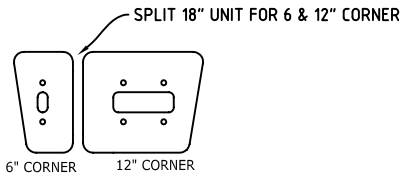

## >>> StoneLedge PILLARS

16" STONELEDGE PILLAR  
DETAIL

22" STONELEDGE PILLAR  
DETAIL

12" STANDARD

6" STANDARD

NOTE:  
FOR FULL PILLAR INSTALLATION  
DETAILS PLEASE VIEW OUR  
StoneLedge INSTALLATION MANUAL

28" STONELEDGE PILLAR  
DETAIL