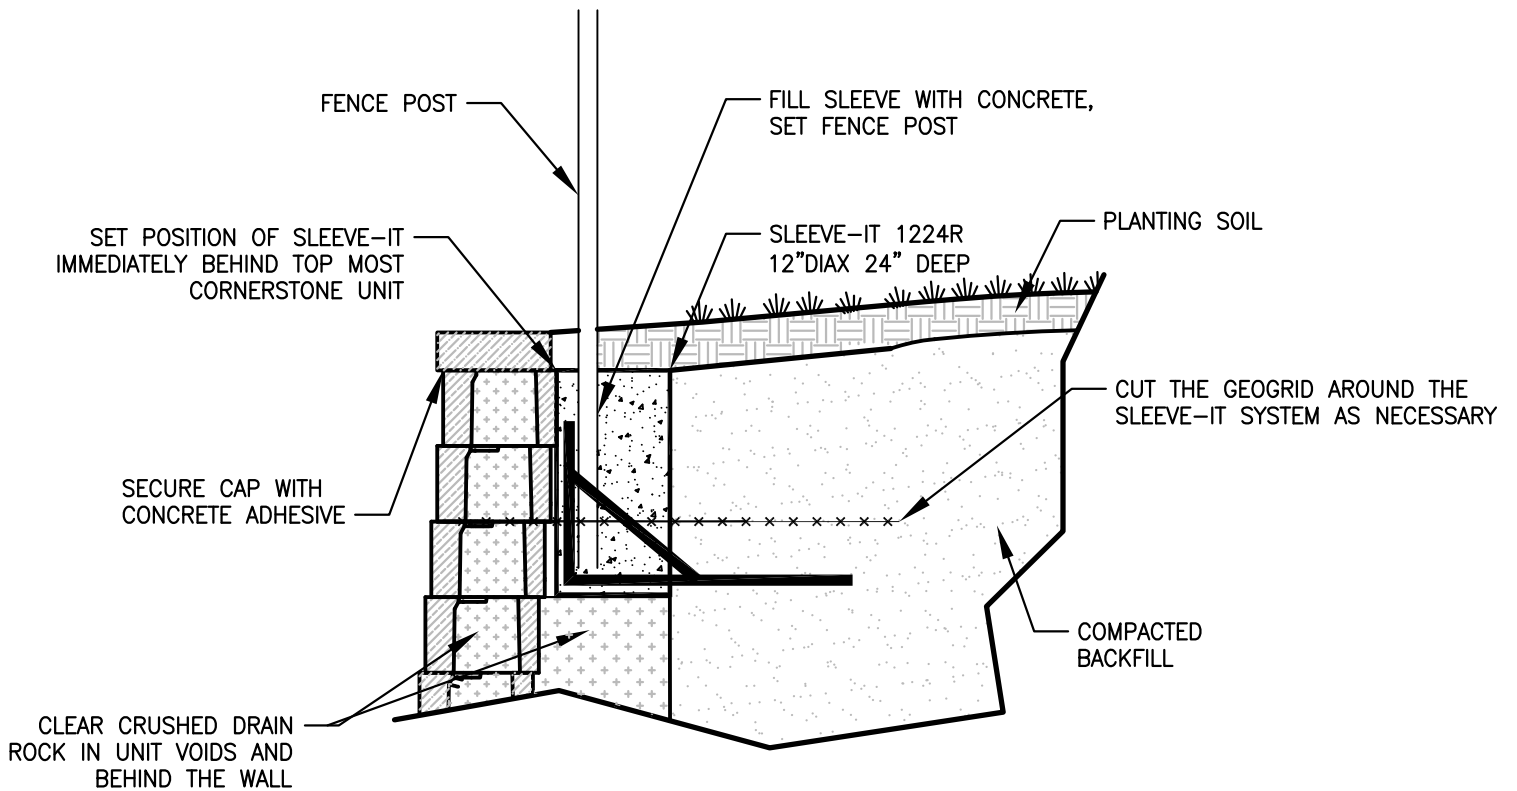

CORNERSTONE 100

>>>SLEEVE-IT

DETAIL OF FENCE POST INSTALLATION USING SLEEVE-IT 1224R

NOTE: FENCING SYSTEMS APPROVED FOR USE WITH SLEEVE-IT 1224R ARE LIMITED TO THE FOLLOWING HEIGHTS: CHAIN LINK - UP TO 8 FT, PRIVACY - UP TO 6 FT (WOODEN, PVC, METAL). POST SIZE 4"x4" MAX.

FOR MORE INFORMATION ON SLEEVE-IT CONTACT STRATA SYSTEMS